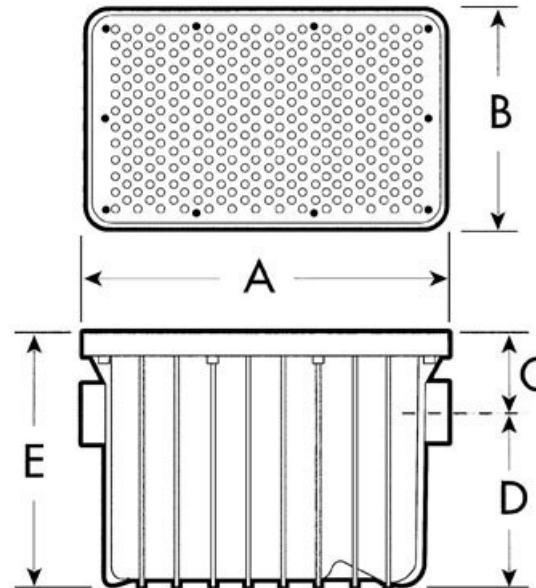

# SUBMITTAL SHEET

Part Description:  
20GPM GREASE INTERCEPTOR

Part Number:  
3920A02

**Canplas Industries Ltd**      **Canplas LLC**  
 500 Veterans Drive      11402 East 53rd Ave.  
 Barrie, Ontario, 1-800-461-5300      Denver, CO 1-888-461-5307

Part #	Part UPC	Size (Inches)	Ctn Qty	Ctn Bar Code	Ctn Wt (Kgs)	Ctn Wt (lbs)	Skid Cubic (m)	Skid Cubic (ft)	Ctns/Skid	Carton Cube (m)	Carton Cube (ft)
3920A02	662671390158	2	1	10662671390155	12.18	26.85	1.28	45.31	48	0.03	1.09
<b>Dimensions (Inches)</b>											
A	B	C	D	E							
23.50	17.31	3.50	13.00	16.50							