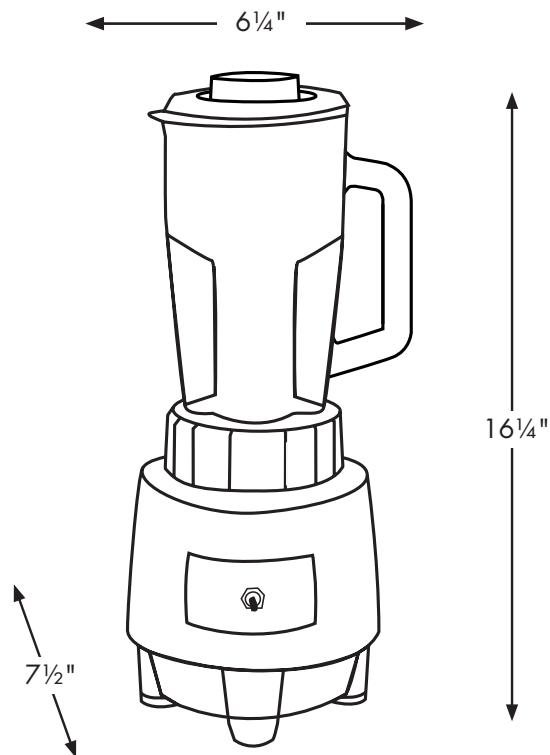

Margarita Madness[®]

MMB142

Specifications

Item	Electrical	Listings	Dimensions (H" x W" x D")	Warranty
MMB142	120 VAC, 60 Hz	UL, CUL, NSF	16¼" x 6¼" x 7½"	Limited 1 Year

Ordering Information

Description	Catalog #	Std Pkg.	Ship Wt. (Lbs.)	Cubic Feet	UPC Code
Heavy-duty bar blender with 48-oz. polycarbonate jar	MMB142	1	13.1	.85	040072991110