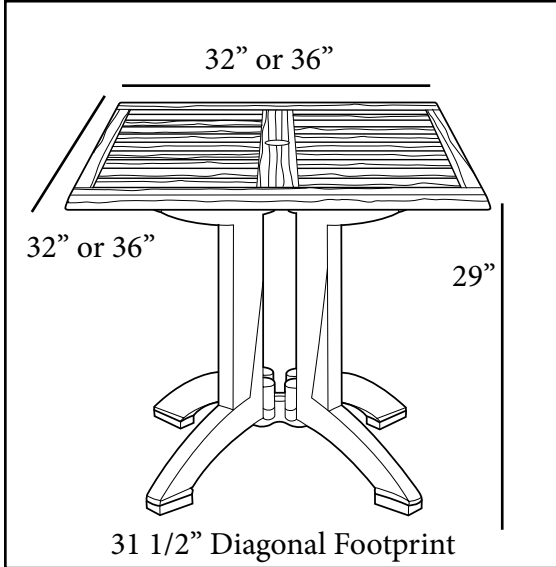

Grosfillex

COMMERCIAL RESIN FURNITURE

Your best value for Food Service & Hospitality!

Winston 32" and 36" Square Molded Melamine Tables with umbrella hole - Table sold complete

Features & Benefits

Warranty: 2 Yrs.

- Fine outdoor dining table in a rich teak decor.
- Hard, smooth molded melamine treated seamless construction made to resist staining, burning, scratching, and fading.
- No gaps, no cracks, no traps, no graying with age.....no worries!
- Will retain its original color and beauty without graying - no oiling, sanding, or refinishing to be done.
- Large 4-prong pedestal base for stability, made of Rexform® Teakwood synthetic resin, a composite impervious to salt air, chlorine, and most common stains.
- Umbrella hole with cap to fit any Grosfillex® umbrella with a 1 1/2" pole.
- Easy to clean with soap and water, or a mild detergent.
- Table base will accommodate Grosfillex® resin umbrella base with filling cap.

Product Specifications

Product Description	Reference Number	Color	UPC Code 014306	Weight Each (lbs.)	Master Pack	Master Pack Volume (cu. ft.)
Winston 32" Square Pedestal Table	US240208	Teak Decor	132785	37.50	1	5.26
Winston 36" Square Pedestal Table	US420408	Teak Decor	913629	46.30	1	6.74