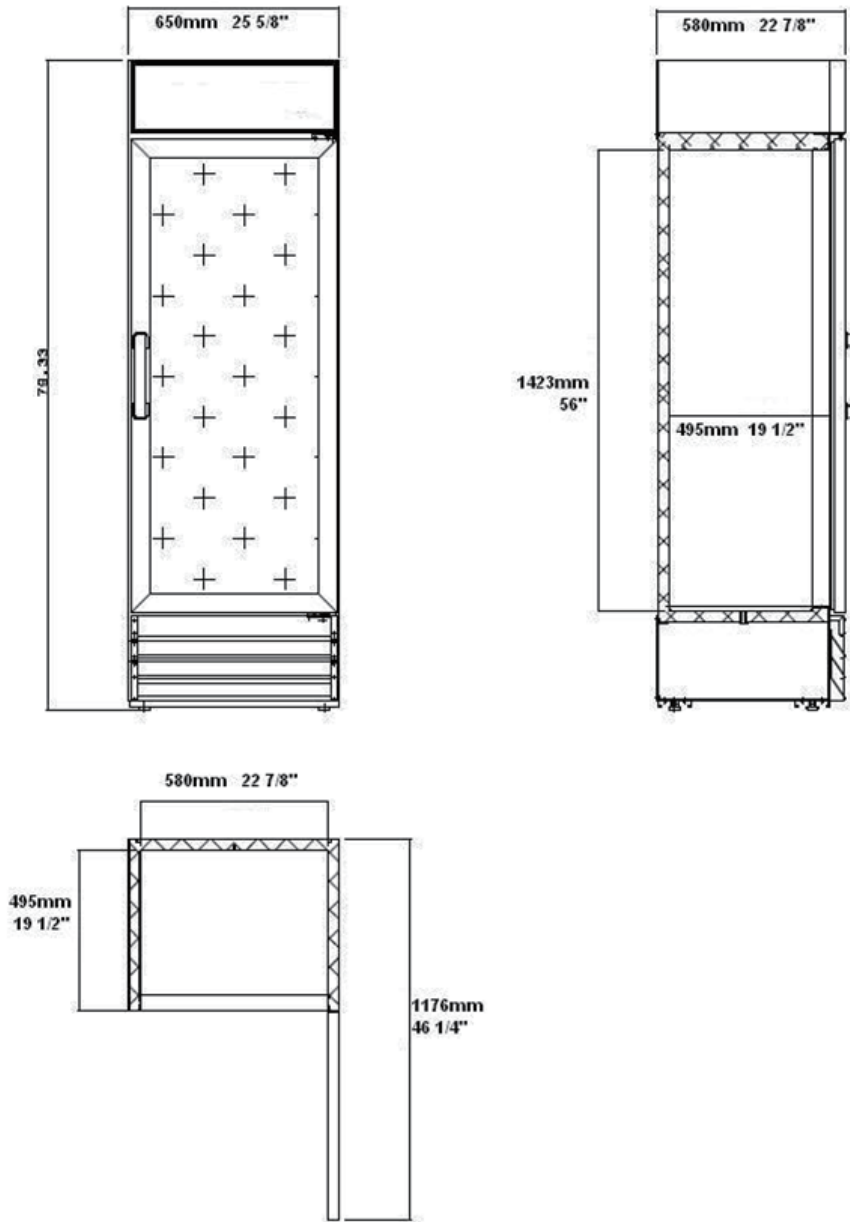

C1-23GD

Specifications

Model	Doors	Shelves	Dimension (mm) (inch)			HP	Voltage	Amps	Capacity (L) (Cu Ft.)	Net Weight (KG) (LBS)	Temperature Range	NEMA Config.
			L	D	H							
C1-23GD	1	4	650.2	581.7	2016.8	1/5	115/60/1	2.88	398	94.8	0.5 ~ 5°C	5-15P ⓘ
			25.6	22.9	79.4				14	209	33 ~ 41°F	

Specifications subject to change without notice.