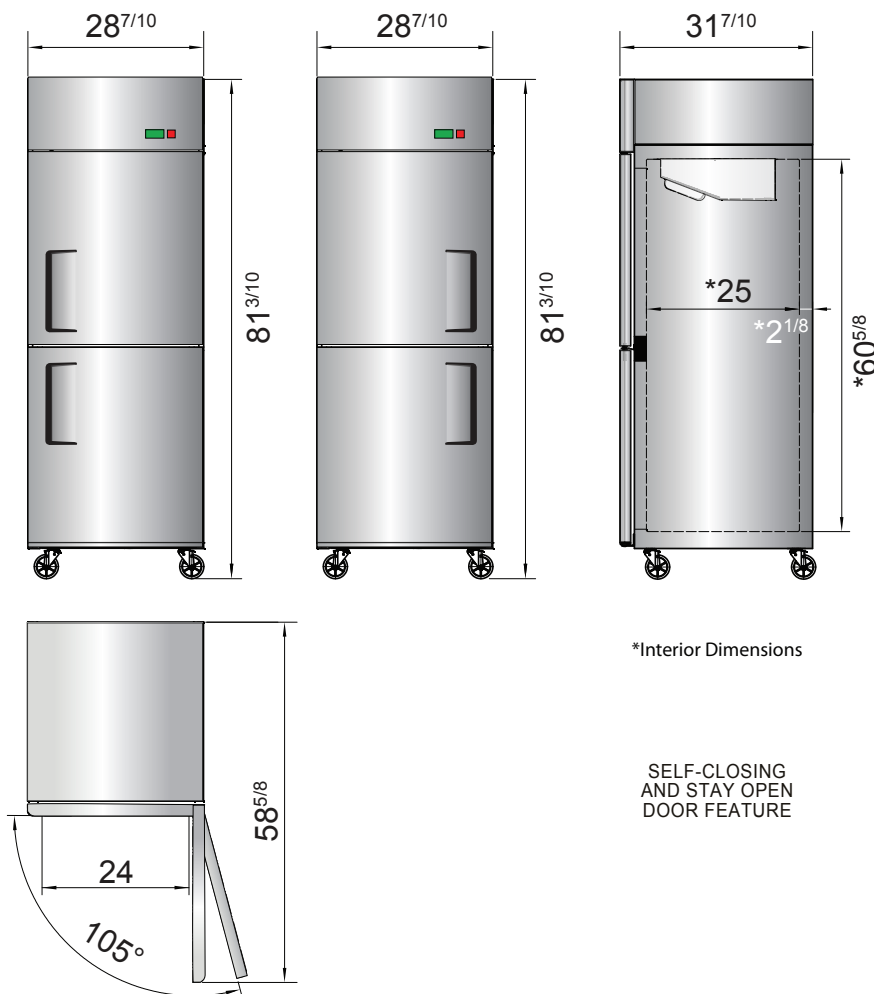

"WE MAKE THE KITCHEN BETTER!"

Toll Free: 855-855-0399 Email: info@atosausa.com
www.atosa.com | www.atosausa.com
California, Colorado, Florida, Georgia, Illinois,
Massachusetts, New Jersey, Ohio, Texas, Washington

SPECIFICATIONS

Models	Door	Capacity (Cu.Ft.)	Shelves	Casters (inch)	Amps (A)	Voltage (V/Hz/Ph)	HP	Refrigerant	Exterior Dimensions (inch)	Net Weight (lbs)	Gross Weight (lbs)
MBF8007GR	2	21.4	3	4	6.3	115/60/1	1/2	R290	28⁷/₁₀×31⁷/₁₀×81³/₁₀	254	287
MBF8007GRL											

PLAN VIEW

MBF8007GR

MBF8007GRL